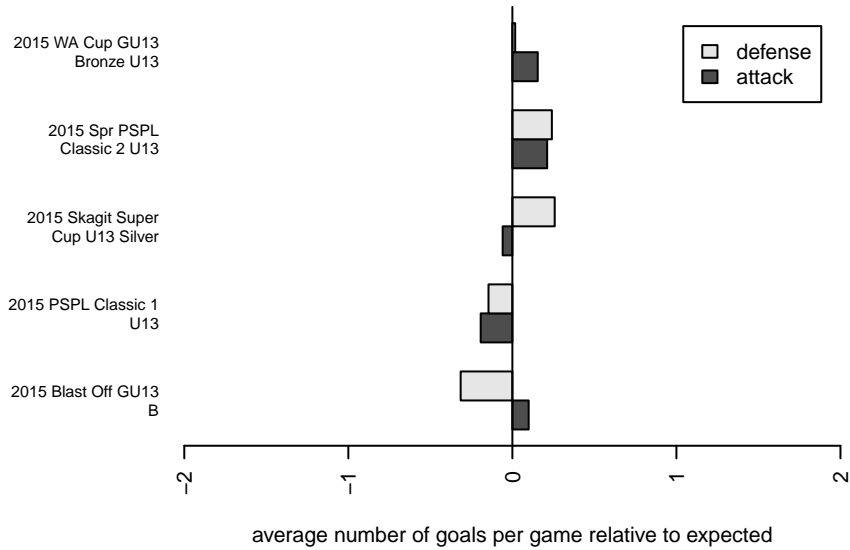

TC United White G02

Thurston County United
 Lacey, WA
 G02 total strength=604
 attack=0.43 defense=0.6
 fall league = PSPL Classic 1 U13
 spr league = Spr PSPL Classic 2 U13
 notes= Kersten 2013; Scher 2014-5

**attack and defense variance (black dot)
relative to other teams
and top 10 in region**

**attack and defense rating
relative to others at age
and all opponents in last 13 months**

Performance relative to 13 month average