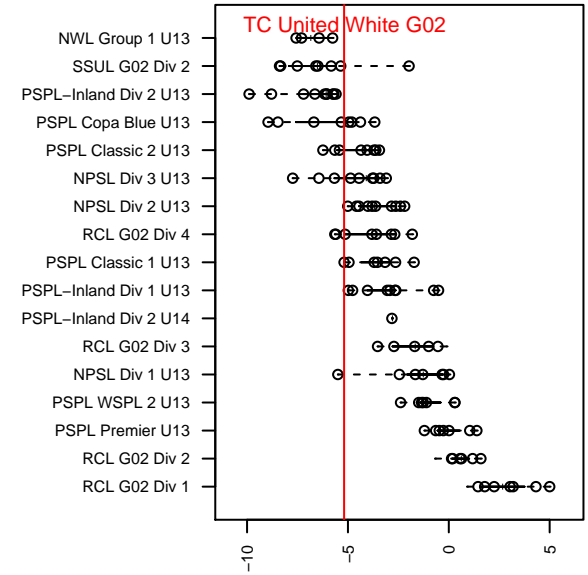

TC United White G02

Thurston County United
 Lacey, WA
 G02 total strength=604
 attack=0.43 defense=0.6
 fall league = PSPL Classic 1 U13
 spr league = Spr PSPL Classic 2 U13
 notes= Kersten 2013; Scher 2014-5

alt names used:
 THURSTON COUNTY UNITED
 TC UNITED GL
 TC United G'02 White
 TC United G02-White-Scher
 TC United G02-White-Scher
 THURSTON COUNTY UNITED TC UNITED Gi

Venues played:
 2015 Blast Off GU13 B
 2015 Skagit Super Cup U13 Silver
 2015 PSPL Classic 1 U13
 2015 Spr PSPL Classic 2 U13
 2015 WA Cup GU13 Bronze U13

**attack and defense variance (black dot)
relative to other teams
and top 10 in region**

**attack and defense rating
relative to others at age
and all opponents in last 13 months**

Performance relative to 13 month average