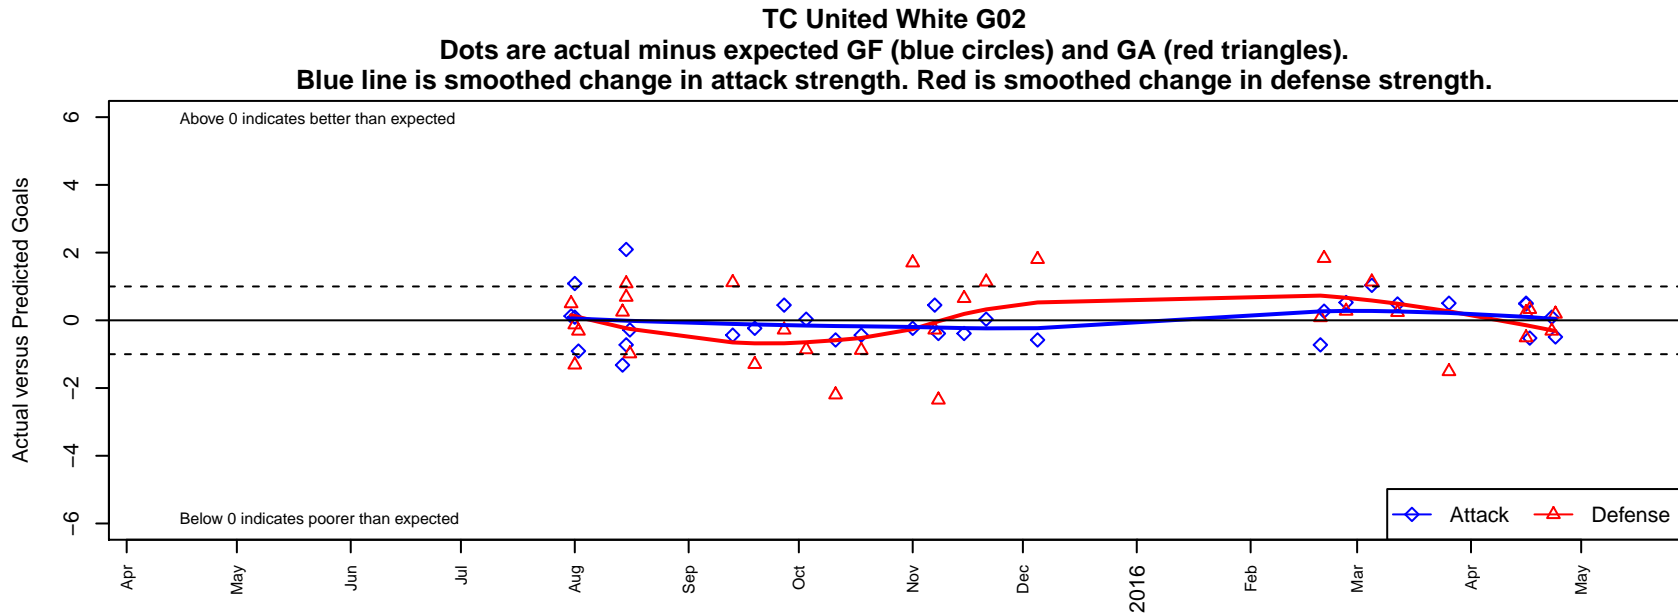

TC United White G02

Thurston County United
 Lacey, WA
 G02 total strength=604
 attack=0.43 defense=0.6
 fall league = PSPL Classic 1 U13
 spr league = Spr PSPL Classic 2 U13
 notes= Kersten 2013; Scher 2014-5

**attack and defense variance (black dot)
relative to other teams
and top 10 in region**

**attack and defense rating
relative to others at age
and all opponents in last 13 months**

Performance relative to 13 month average