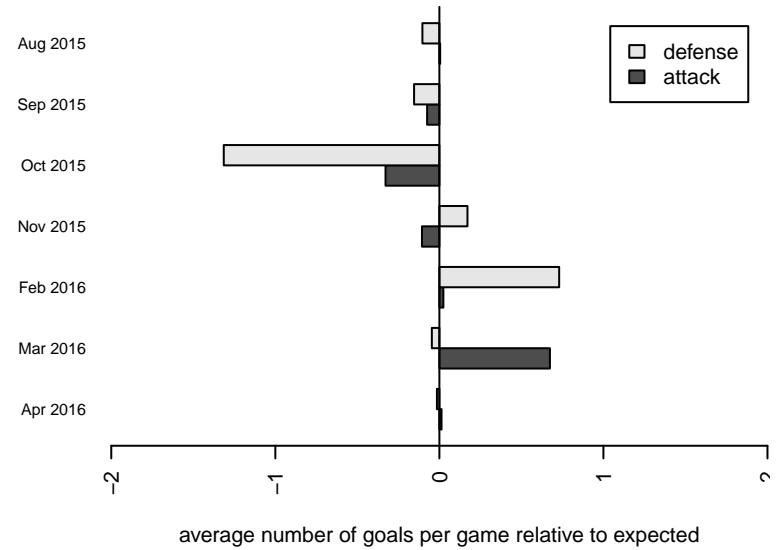

Performance relative to 13 month average